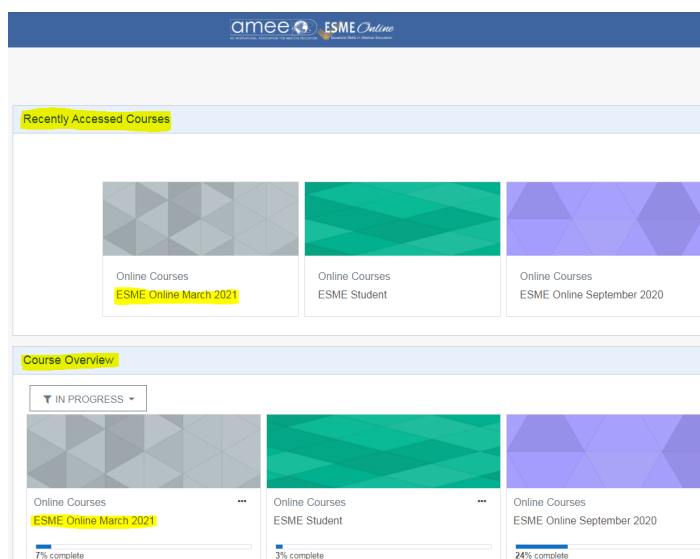

My Online Courses

Transaction Date	Course Link
02/02/2021	ESMEMAR21/ESMESEP20

You should be automatically directed to the Moodle site Dashboard, where you can access your course/s.

For example: