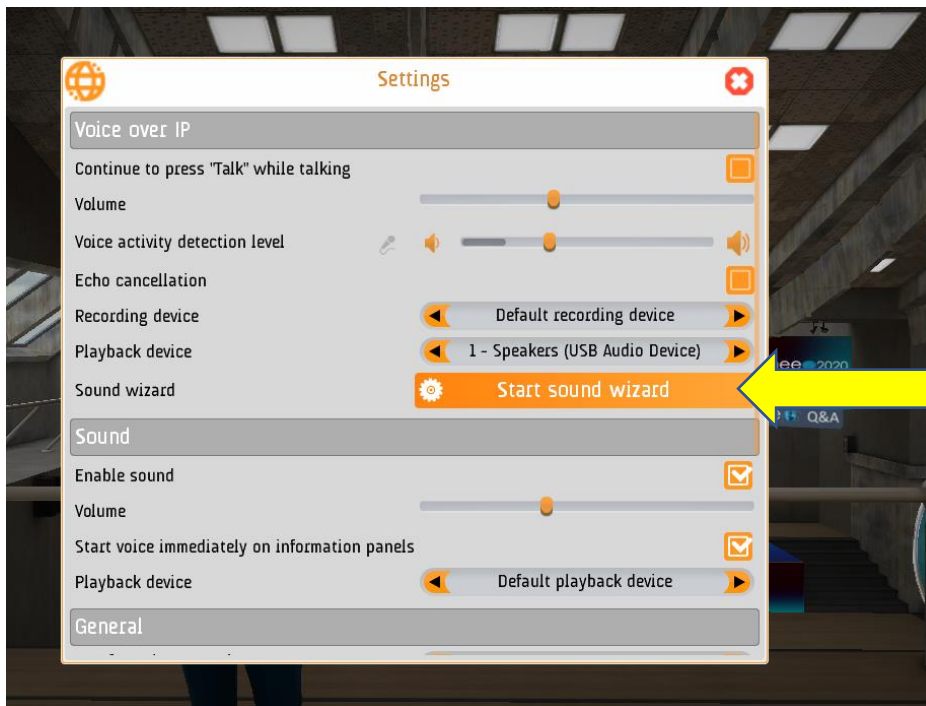

Headset – Sound Wizard Guide.

First click on the cog wheel as shown by the arrow below.

Next click on the sound wizard option as shown by the arrow below:

HOW TO INTERACT IN THE VIRTUAL WORLD

We highly recommend you [watch the User Guide video](#) to learn how to interact in the virtual world, how to talk to other users and how to move around smoothly.