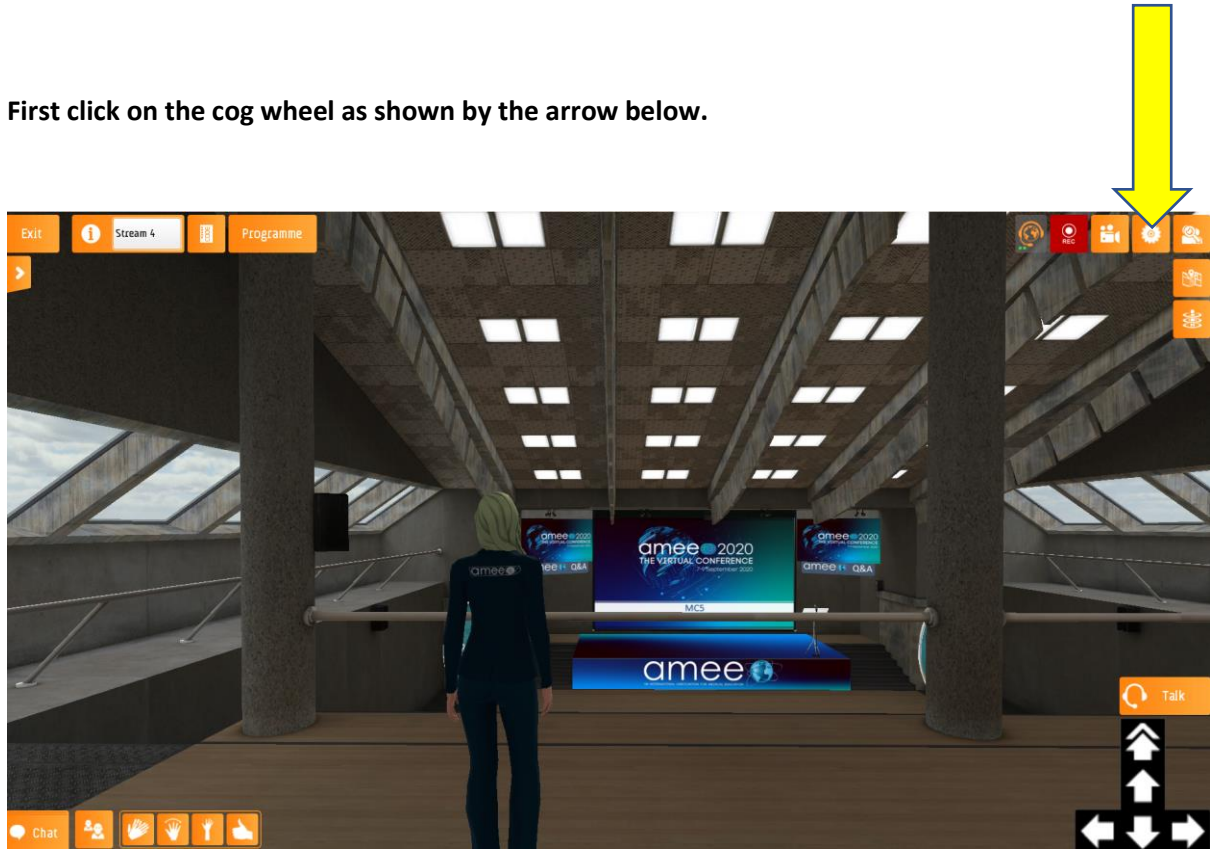

Headset – Sound Wizard Guide.

First click on the cog wheel as shown by the arrow below.

Next click on the sound wizard option as shown by the arrow below:

HOW TO INTERACT IN THE VIRTUAL WORLD

We highly recommend you [watch the User Guide video](#) to learn how to interact in the virtual world, how to talk to other users and how to move around smoothly.